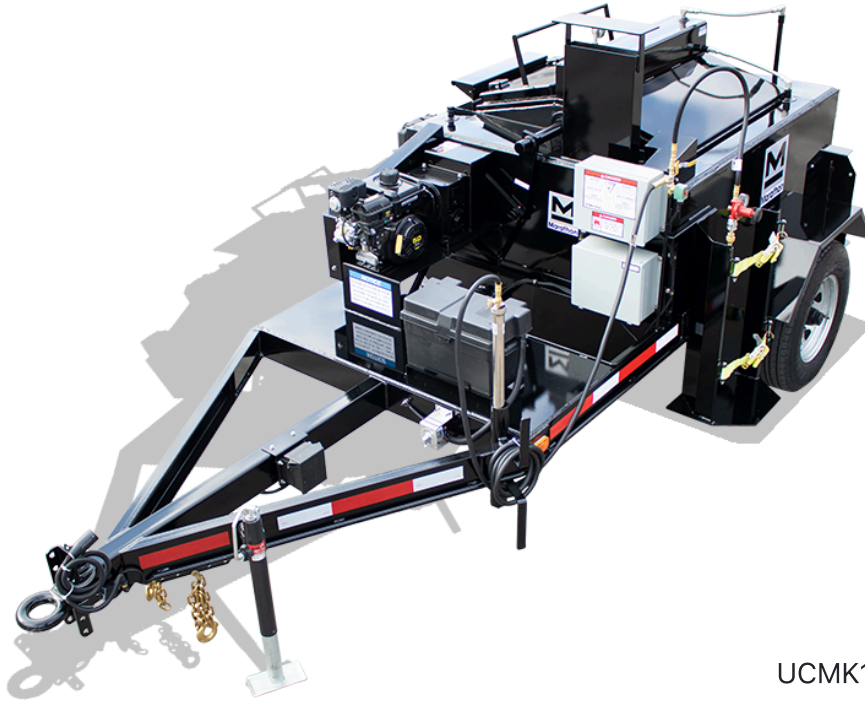

PROPANE FIRED OIL-JACKETED MELTING KETTLES WITH GRAVITY POUR DELIVERY SYSTEM

UCMK130PT Model Shown

AVAILABLE SIZES

130 gal

230 gal

370 gal

Marathon's gravity fed units are capable of heating, melting and dispensing hot applied rubberized material for crack sealing, waterproofing, and roofing. Multiple sizes available from 130 gallon up to 370 gallon capacities.

FEATURES

- Manufactured with minimum 10 GA steel, fully welded and constructed of heavy duty channel and gusseted in locations for safety and strength.
- Well insulated material vat and firing chamber provides optimum fuel economy.
- Full sweep, reciprocating, non-jamming agitation is hydraulically driven by a 5hp engine.
- Easy to read, rear mounted material and oil bimetal thermometers are reliable and accurate requiring no electricity or wiring.
- Reverse loading material lid provides safe, anti-splash loading of material.
- Low center of gravity for safe towing, superior rear visibility and ease of operation.
- 2" material dispensing valve at rear of unit.
- 120V 1,500W Overnight heater(s) maintains heat to reduce daily start-up time.

SPECIFICATIONS

Models	UCMK130PT	UCMK230PT	UCMK370PT
Shipping Weight	3,045 lbs (1,381 kg)	3,419 lbs (1,550 kg)	5,170 lbs (2,345 kg)
Engine	5 HP	5 HP	5 HP
Burner	(1) 410,000 BTU vapour propane	(1) 410,000 BTU vapour propane	(1) 410,000 BTU vapour propane
Dimensions			
Overall Length	166"	187"	221"
Overall Width	80"	80"	80"
Overall Height	68"	74"	75"
Loading Height	50"	54"	55"
Capacity			
Material Vat	130 gal (492 L)	230 gal (870 L)	370 gal (1,400 L)
Heat Transfer Oil	35 gal (132 L)	50 gal (189 L)	69 gal (261 L)
Suspension			
Axle	Single	Tandem	Tandem
Capacity	5,200 lbs (3,182 kg)	10,400 lbs (4,717 kg)	10,400 lbs (4,717 kg)
Tires - Size	(2) 225/75/R15	(4) 225/75/R15	(4) 225/75/R15